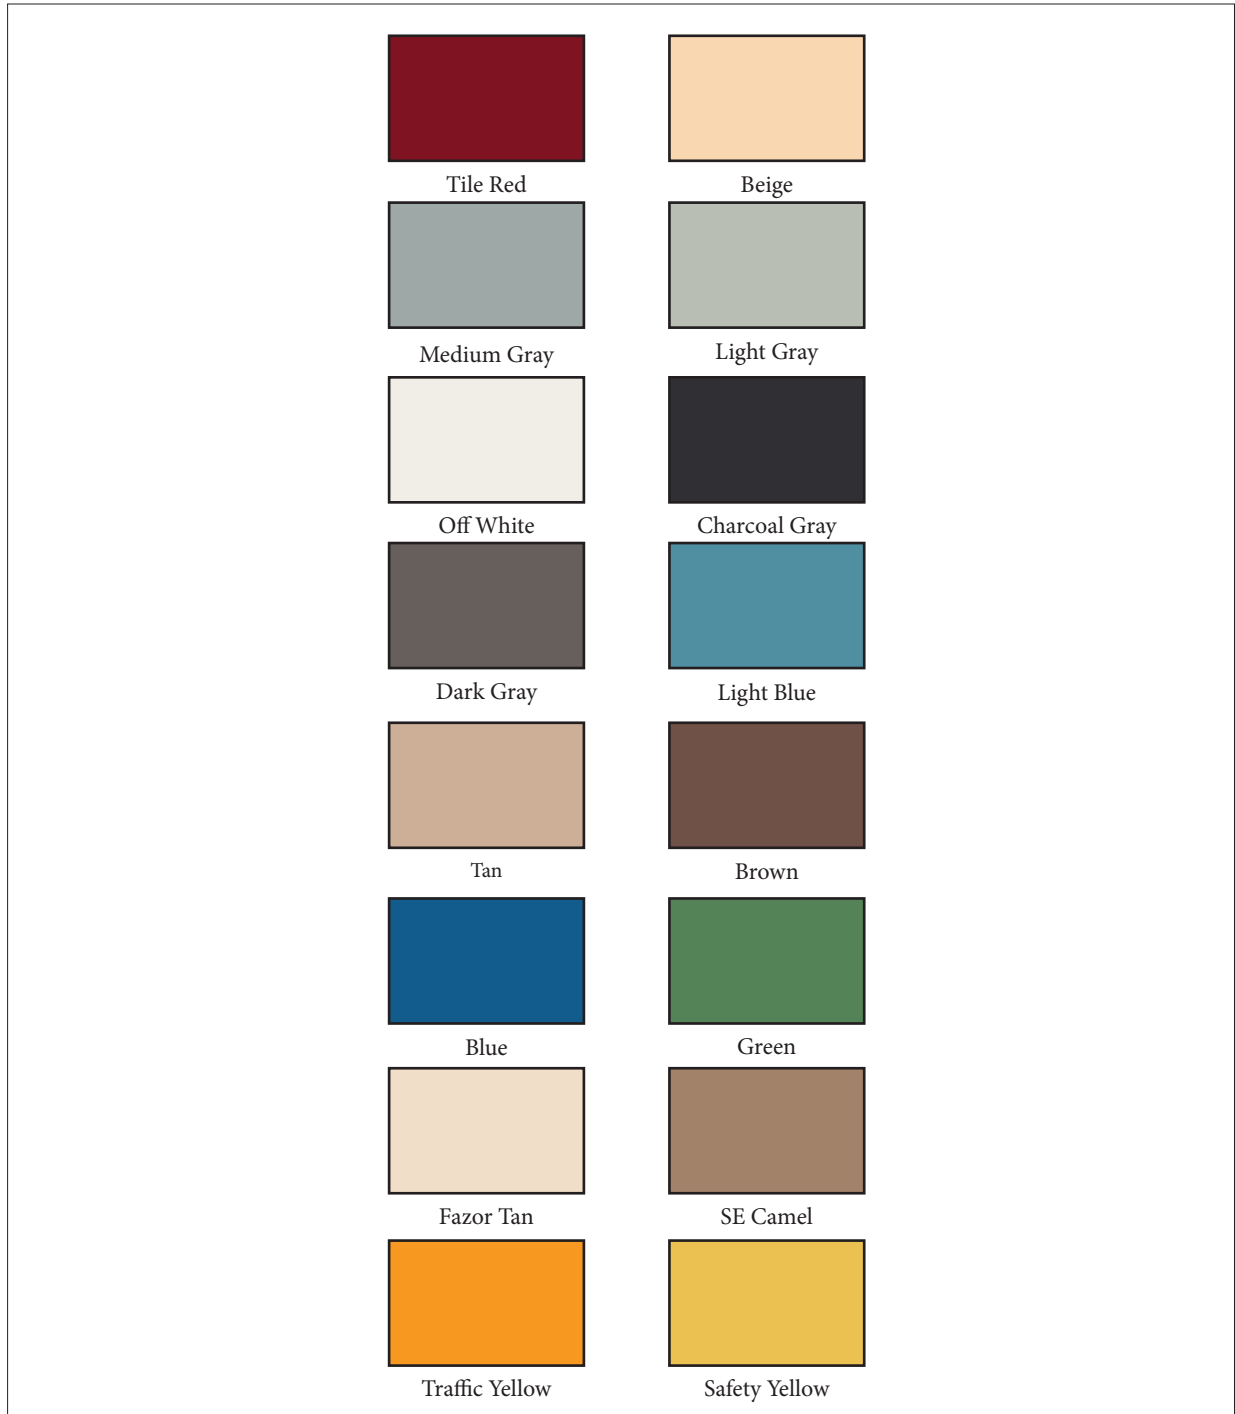

**Floor & Wall Coating Colors**

Products: Elite • Elite II • Traffic Kote

Actual colors may vary from colors shown. Coatings also available in Clear, White, & Black.

Special colors and Safety colors available upon request. Colors may vary from batch to batch and product to product.